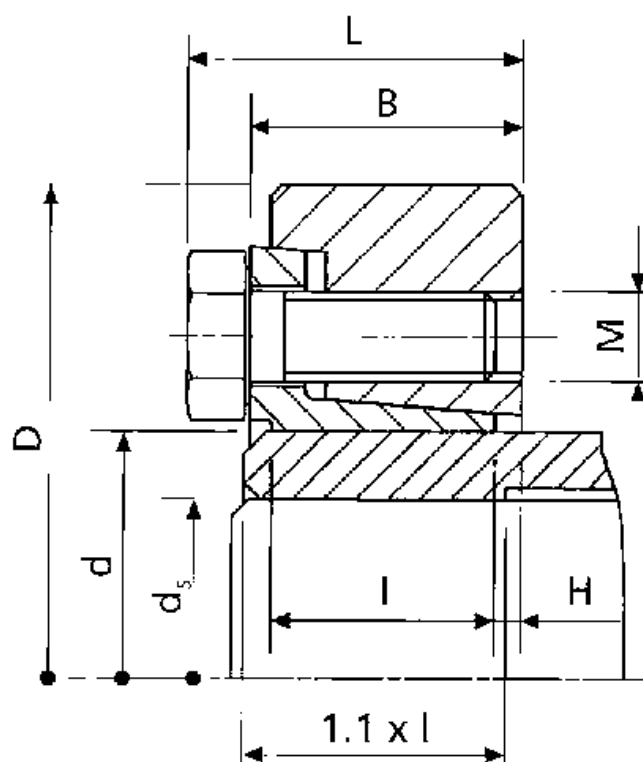

Article number: 437900115

Description: Rota-fix shaft-hub connection SA 115

Measures

B mm	= 53.0
d H8 mm	= 115
D mm	= 197.0
ds mm	= 85
F kN torque	= 294
H	= 5.0
I mm	= 45.0
L mm	= 61.0

M mm	= M12
T N m torque	= 12500
Ts N m bolt tightening torque	= 100